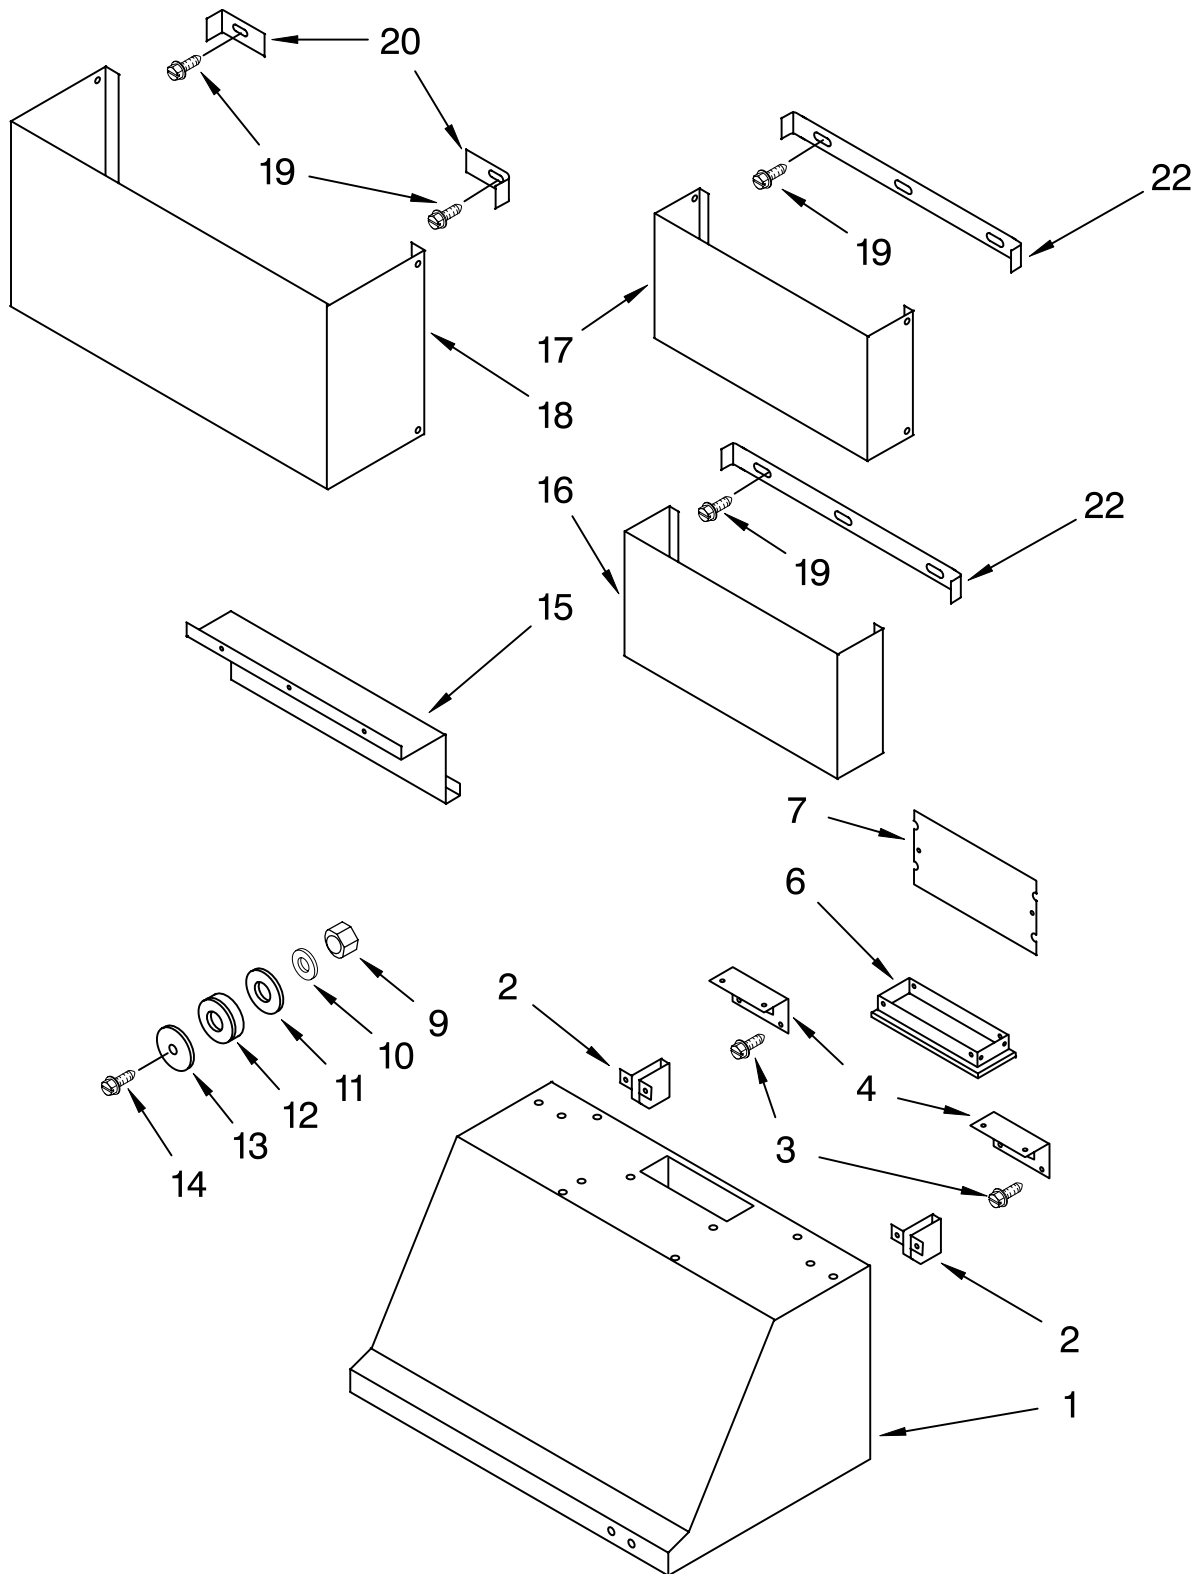

# HOOD PARTS

For Model: KWCU360JSS0  
(Stainless)

36" PROFESSIONAL HOOD

**KitchenAid®**

FOR ORDERING INFORMATION REFER TO PARTS PRICE LIST

# HOOD PARTS

For Model: KWCU360JSS0

(Stainless)

<b>Illus. No.</b>	<b>Part No.</b>	<b>DESCRIPTION</b>	<b>Illus. No.</b>	<b>Part No.</b>	<b>DESCRIPTION</b>	<b>Illus. No.</b>	<b>Part No.</b>	<b>DESCRIPTION</b>
1	8189613	Hood	8	4360062	Relief, Strain	15	8189604	Support, Back
2	8189612	Bracket, Hood	9	8189600	Nut	16	8189605	Chimney, Lower
3	8189611	Screw	10	4360158	Washer	17	8189606	Chimney, Upper
4	8189610	Bracket, Mounting	11	8189601	Plate (Rubber)	18	8189607	Chimney, 36"
5	4360318	Grommet	12	8189602	Transformer, 120V	19	4360320	Screw
6	4360001	Damper	13	8189603	Plate (Nylon)	20	8189608	Bracket, Chimney
7	4360190	Cover, Exhaust	14	4360310	Screw	22	8189609	Bracket, Upper